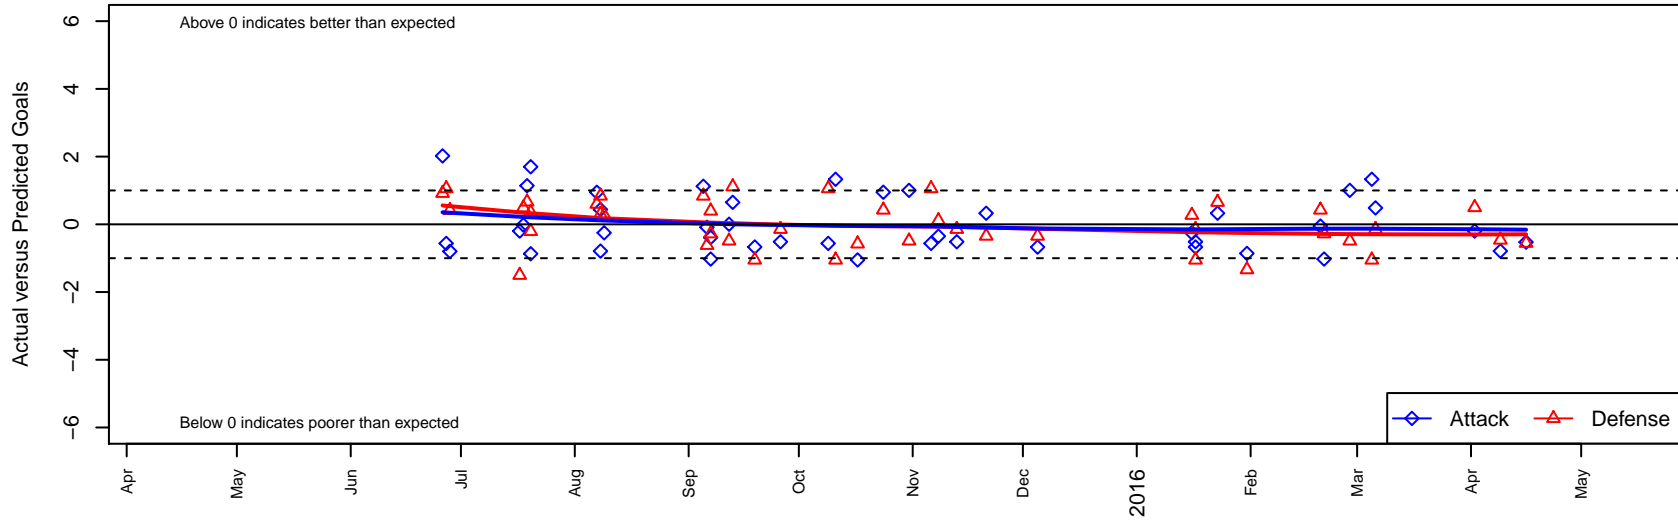

Kitsap Alliance Red G01

Westsound FC
 Silverdale, WA
 G01 total strength=1311
 attack=4.16 defense=8.31
 fall league = RCL G01 Div 2
 spr league = Win RCL G01 Div 2
 notes= Skinner 2015

alt names used:

Venues played:
 2015 Rainier Challenge Samba U14
 2015 Nike Crossfire Challenge Gold Group U14
 2015 Bend Premier Cup U14G GOLD U14
 2015 Labor Day Cup GU14 Gold
 2015 RCL G01 Div 2
 2015 PacNW Winter Classic Premier U14
 2015 Win RCL G01 Div 2
 2015 WYS Presidents Cup G01 Division 1

Kitsap Alliance Red G01
 Dots are actual minus expected GF (blue circles) and GA (red triangles).
 Blue line is smoothed change in attack strength. Red is smoothed change in defense strength.

**attack and defense variance (black dot)
relative to other teams
and top 10 in region**