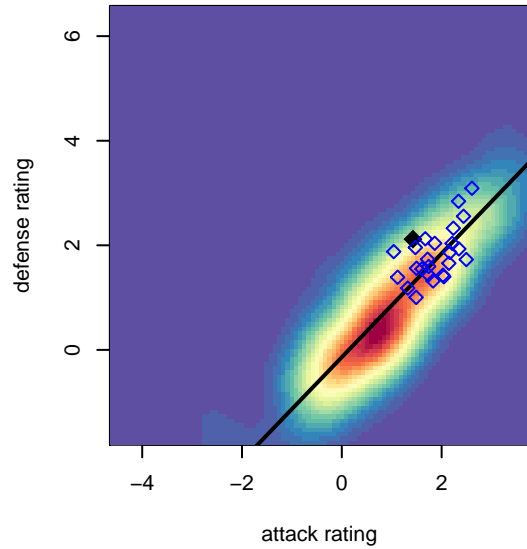

**attack and defense rating
relative to others at age
and all opponents in last 13 months**