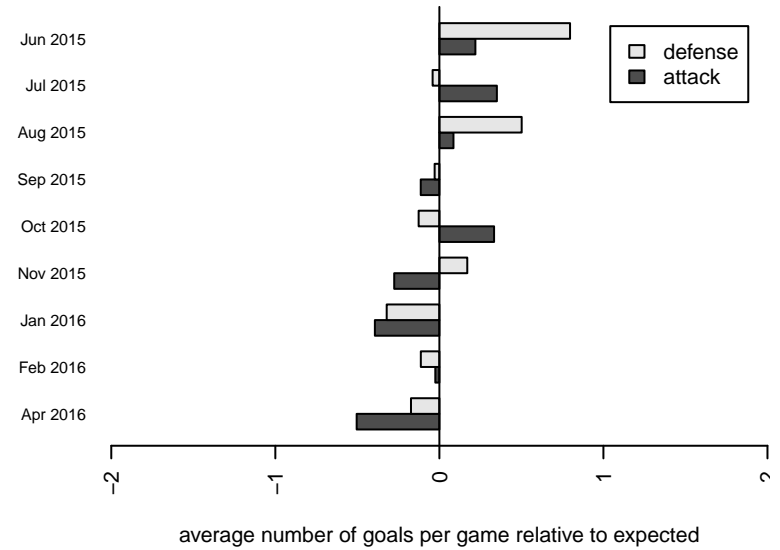

Performance relative to 13 month average