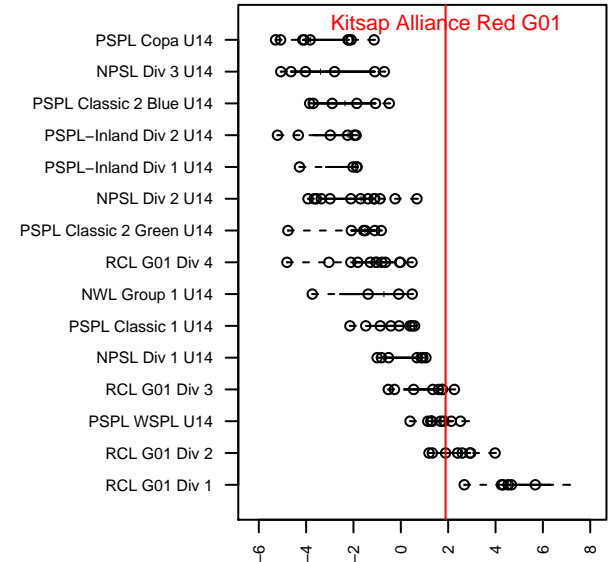

**attack and defense rating
relative to others at age
and all opponents in last 13 months**