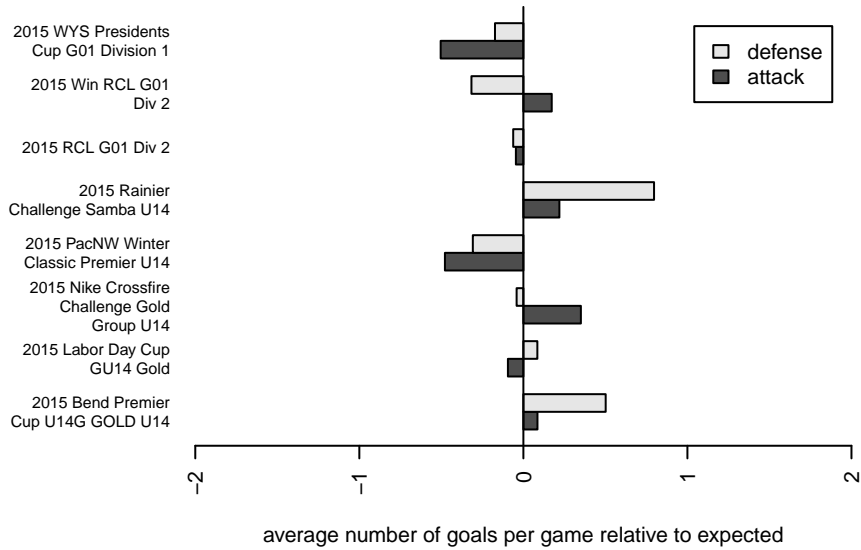

Performance relative to 13 month average